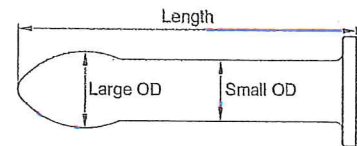

ProFem

Family A-Large	Length	Small OD	Large OD
DT-A/XL	150.0mm	30.0 mm	38.0 mm
DT-A/L	138.0mm	25.5 mm	32.0 mm
DT-A/M	128.0mm	22.5 mm	28.0 mm
DT-A/S	120.0mm	19.5 mm	24.0 mm
Family B-Medium	Length	Small OD	Large OD
DT-B/XL	95.0 mm	26.0 mm	33.0 mm
DT-B/L	86.0 mm	22.5 mm	28.0 mm
DT-B/M	78.0 mm	19.5 mm	23.0 mm
DT-B/S	75.0 mm	12.5 mm	17.0 mm
Family C-Small	Length	Small OD	Large OD
DT-C/XL	75.0 mm	13.5 mm	18.0 mm
DT-C/L	65.0 mm	12.0 mm	16.0 mm
DT-C/M	60.0 mm	10.5 mm	14.0 mm
DT-C/S	50.0 mm	9.5 mm	13.0 mm